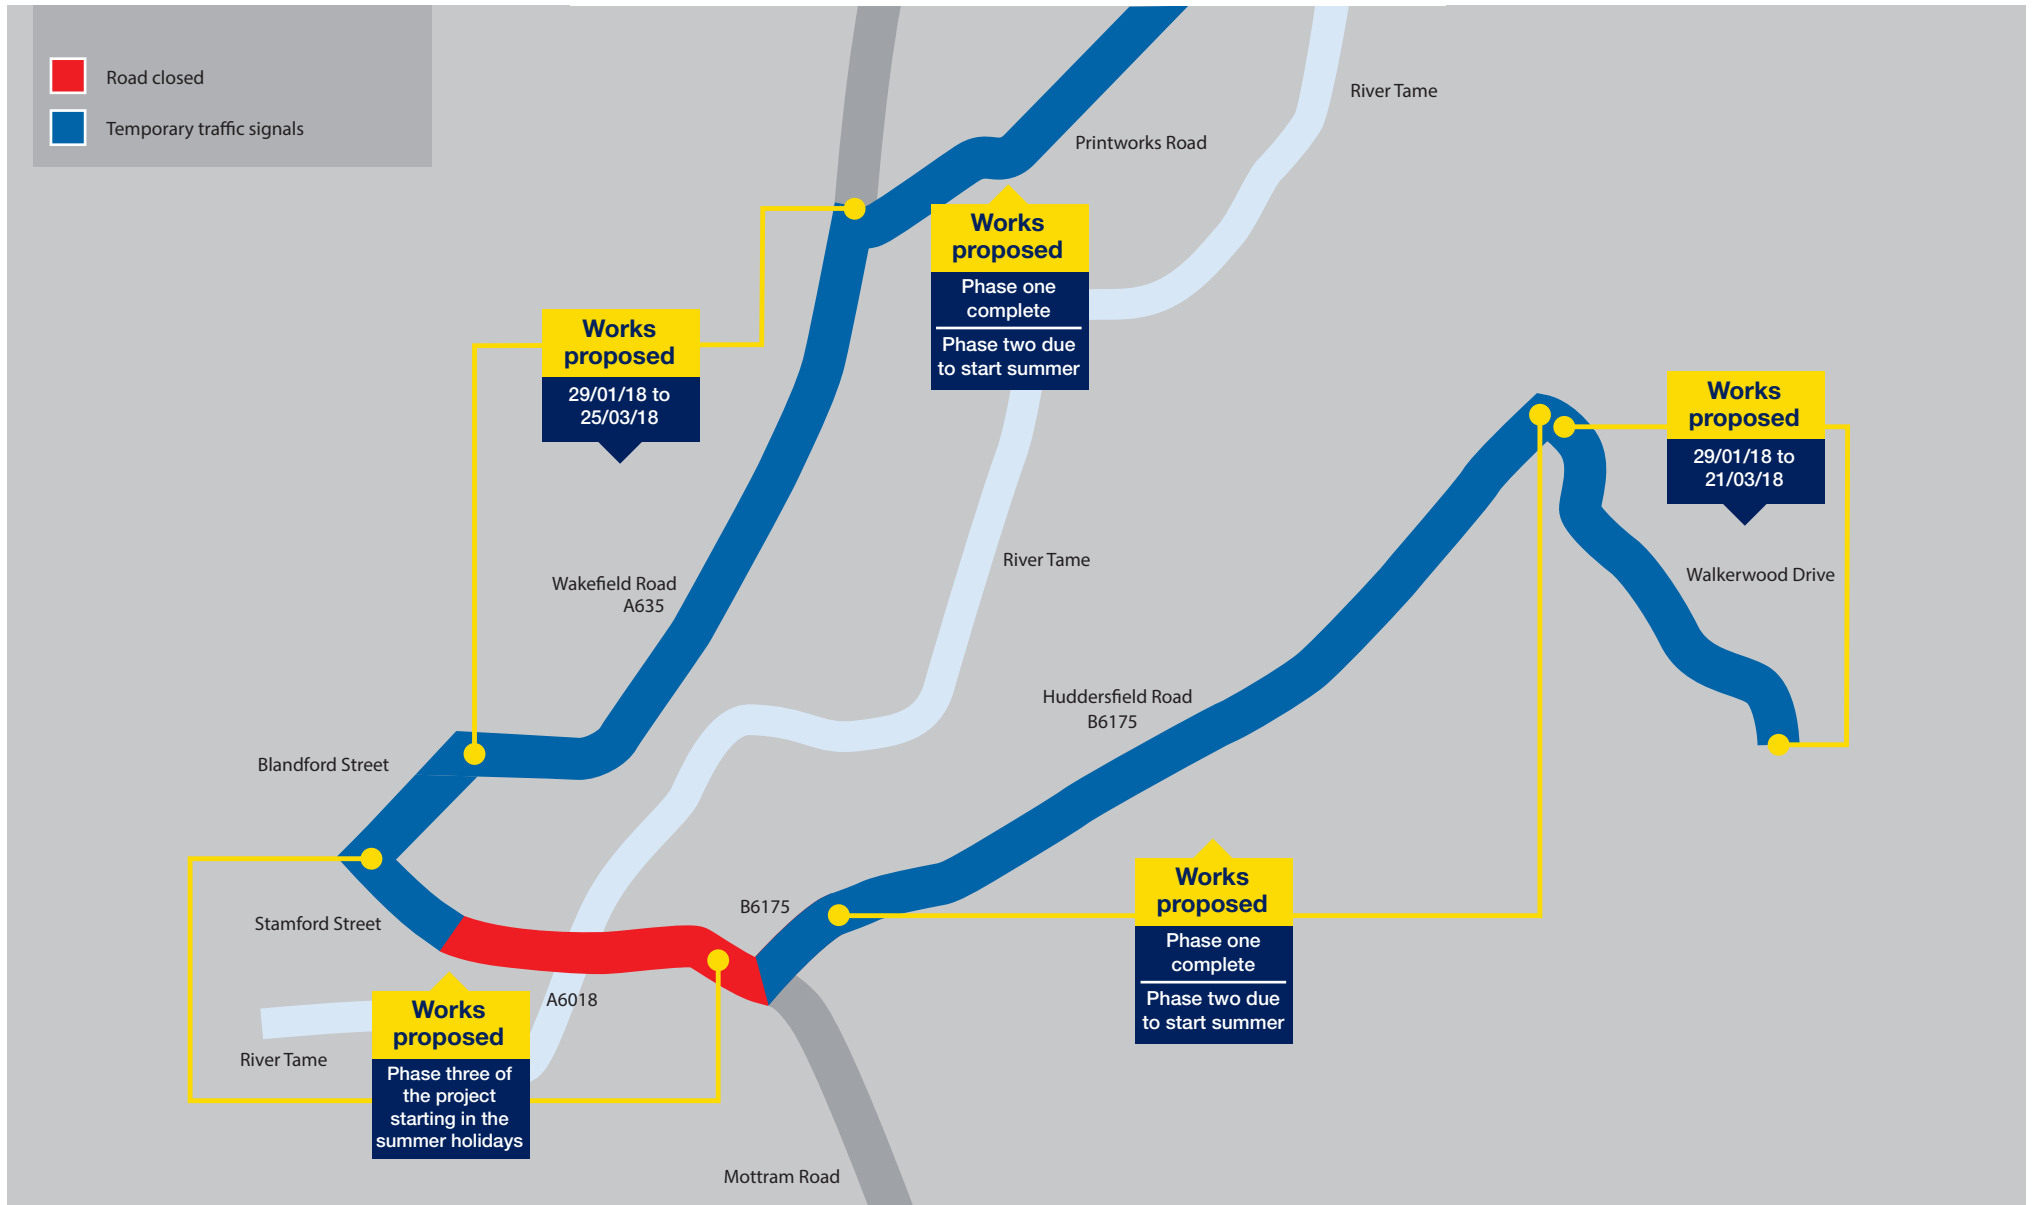

Project: DS61 Stalybridge 132kV

Traffic management subject to change. Updates online.

Stay connected...

www.enwl.co.uk 0800 195 41 41