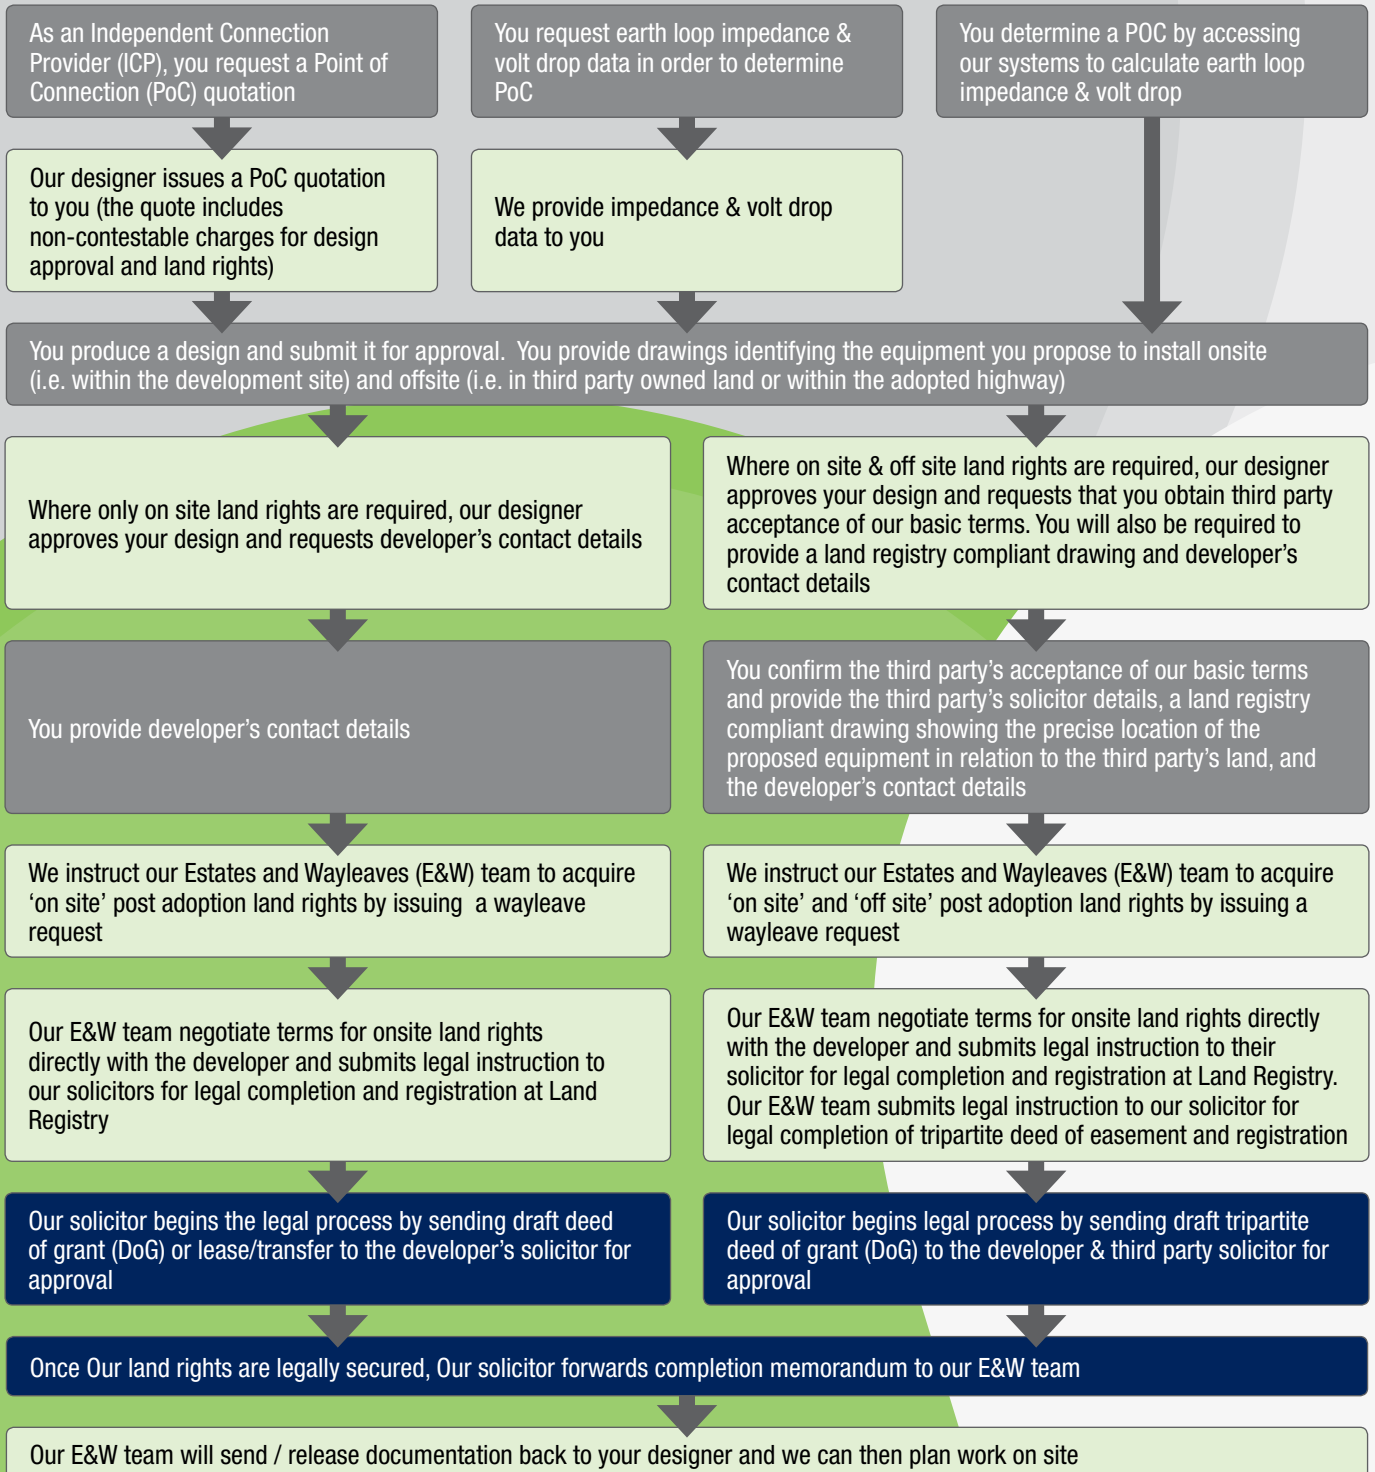

Land Rights Acquisition Process Flow Chart (ICP Schemes)

ENWL ENWL's Solicitor Independent Connection Provider