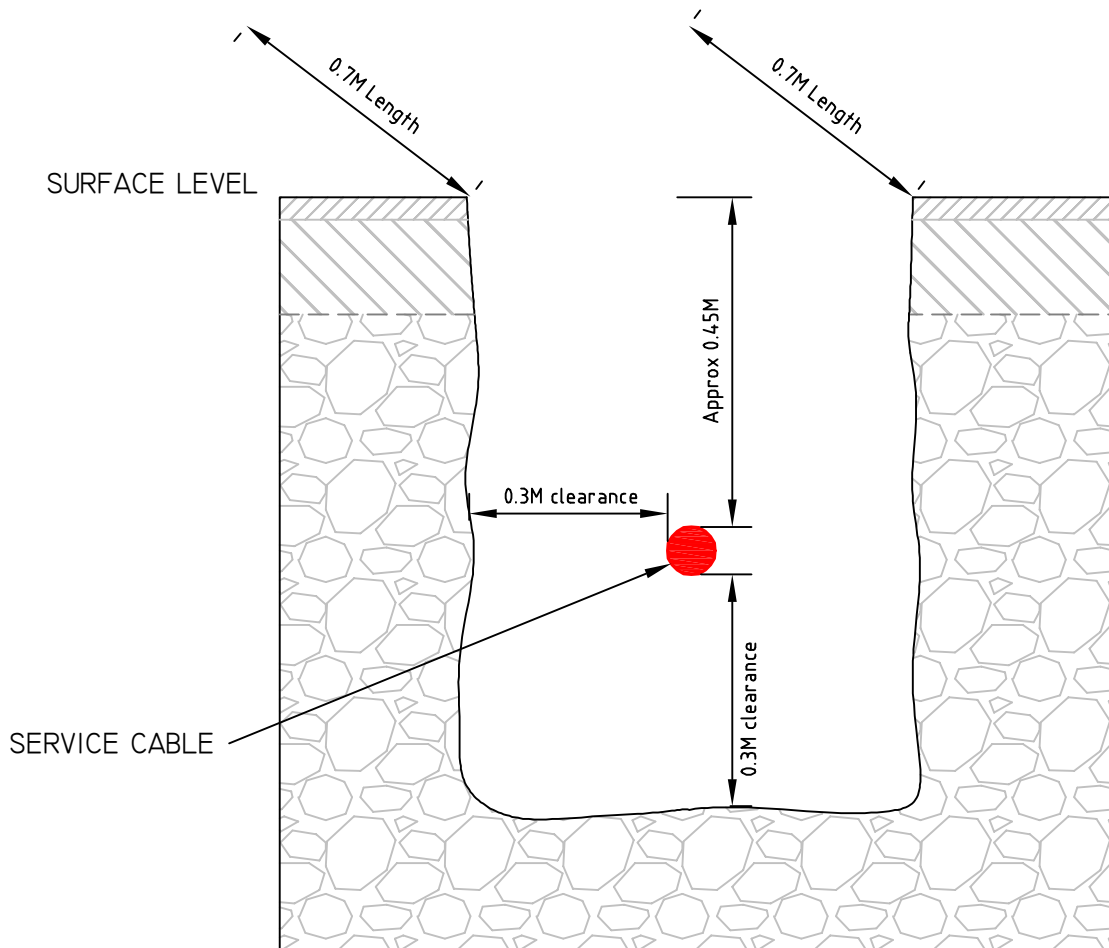

JOINT BAY DETAILS

DOMESTIC SERVICE CABLE

JOINTING HOLE CLEARANCE
0.6MWIDTH X 0.7MLENGTH X 0.3MDEPTH (DEPTH IS CLEARANCE FROM CABLE)